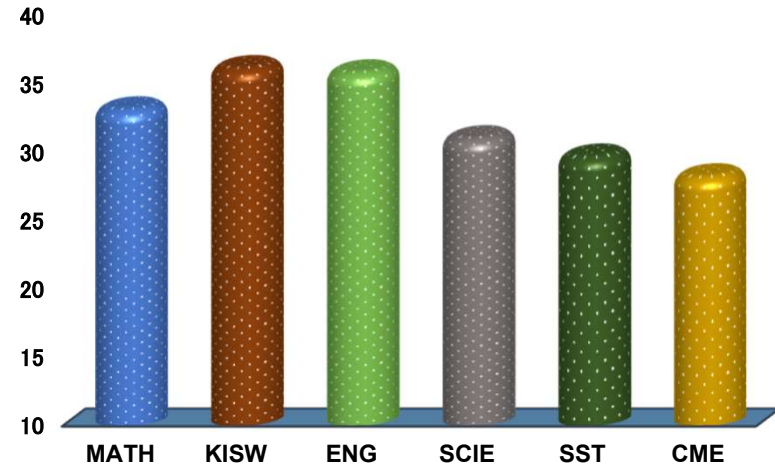

MOTHER MARY

REGION: DAR ES SALAAM

SCHOOL AVERAGE

32.3

DISTRICT: UBUNGO

SUBJECT AND GRADE PERFORMANCE ANALYSIS

SUBJECT RANKING

KISWAHILI	36.1	72%	1
ENGLISH	35.8	72%	2
MATHEMATICS	33.1	66%	3
SCIENCE	31.0	62%	4
SOCIAL STUDIES	29.6	59%	5
CIVIC AND MORAL EDUCATION	28.2	56%	6

SUBJECT GRADE ANALYSIS

SUBJECT/GRADE	A	B	C	D	F
MATHEMATICS	7	16	14	1	1
KISWAHILI	12	19	7	0	1
ENGLISH	12	14	11	1	1
SCIENCE	8	12	12	6	1
SOCIAL STUDIES	5	12	15	6	1
CIVIC AND MORAL	3	14	12	10	0

OVERALL GRADE ANALYSIS

A	6	39	15%
B	20		51%
C	11		28%
D	1		3%
F	1		3%

CHART SUBJECT ANALYSIS

BOYS VS GIRLS PERFORMANCE

	SAT		SAT	39
	14		25	
	29%		34%	

REGISTERED	39	100%
SEATED	39	100%
ABSENTEES	0	0%
PASSED	37	95%
FAILED	2	5%